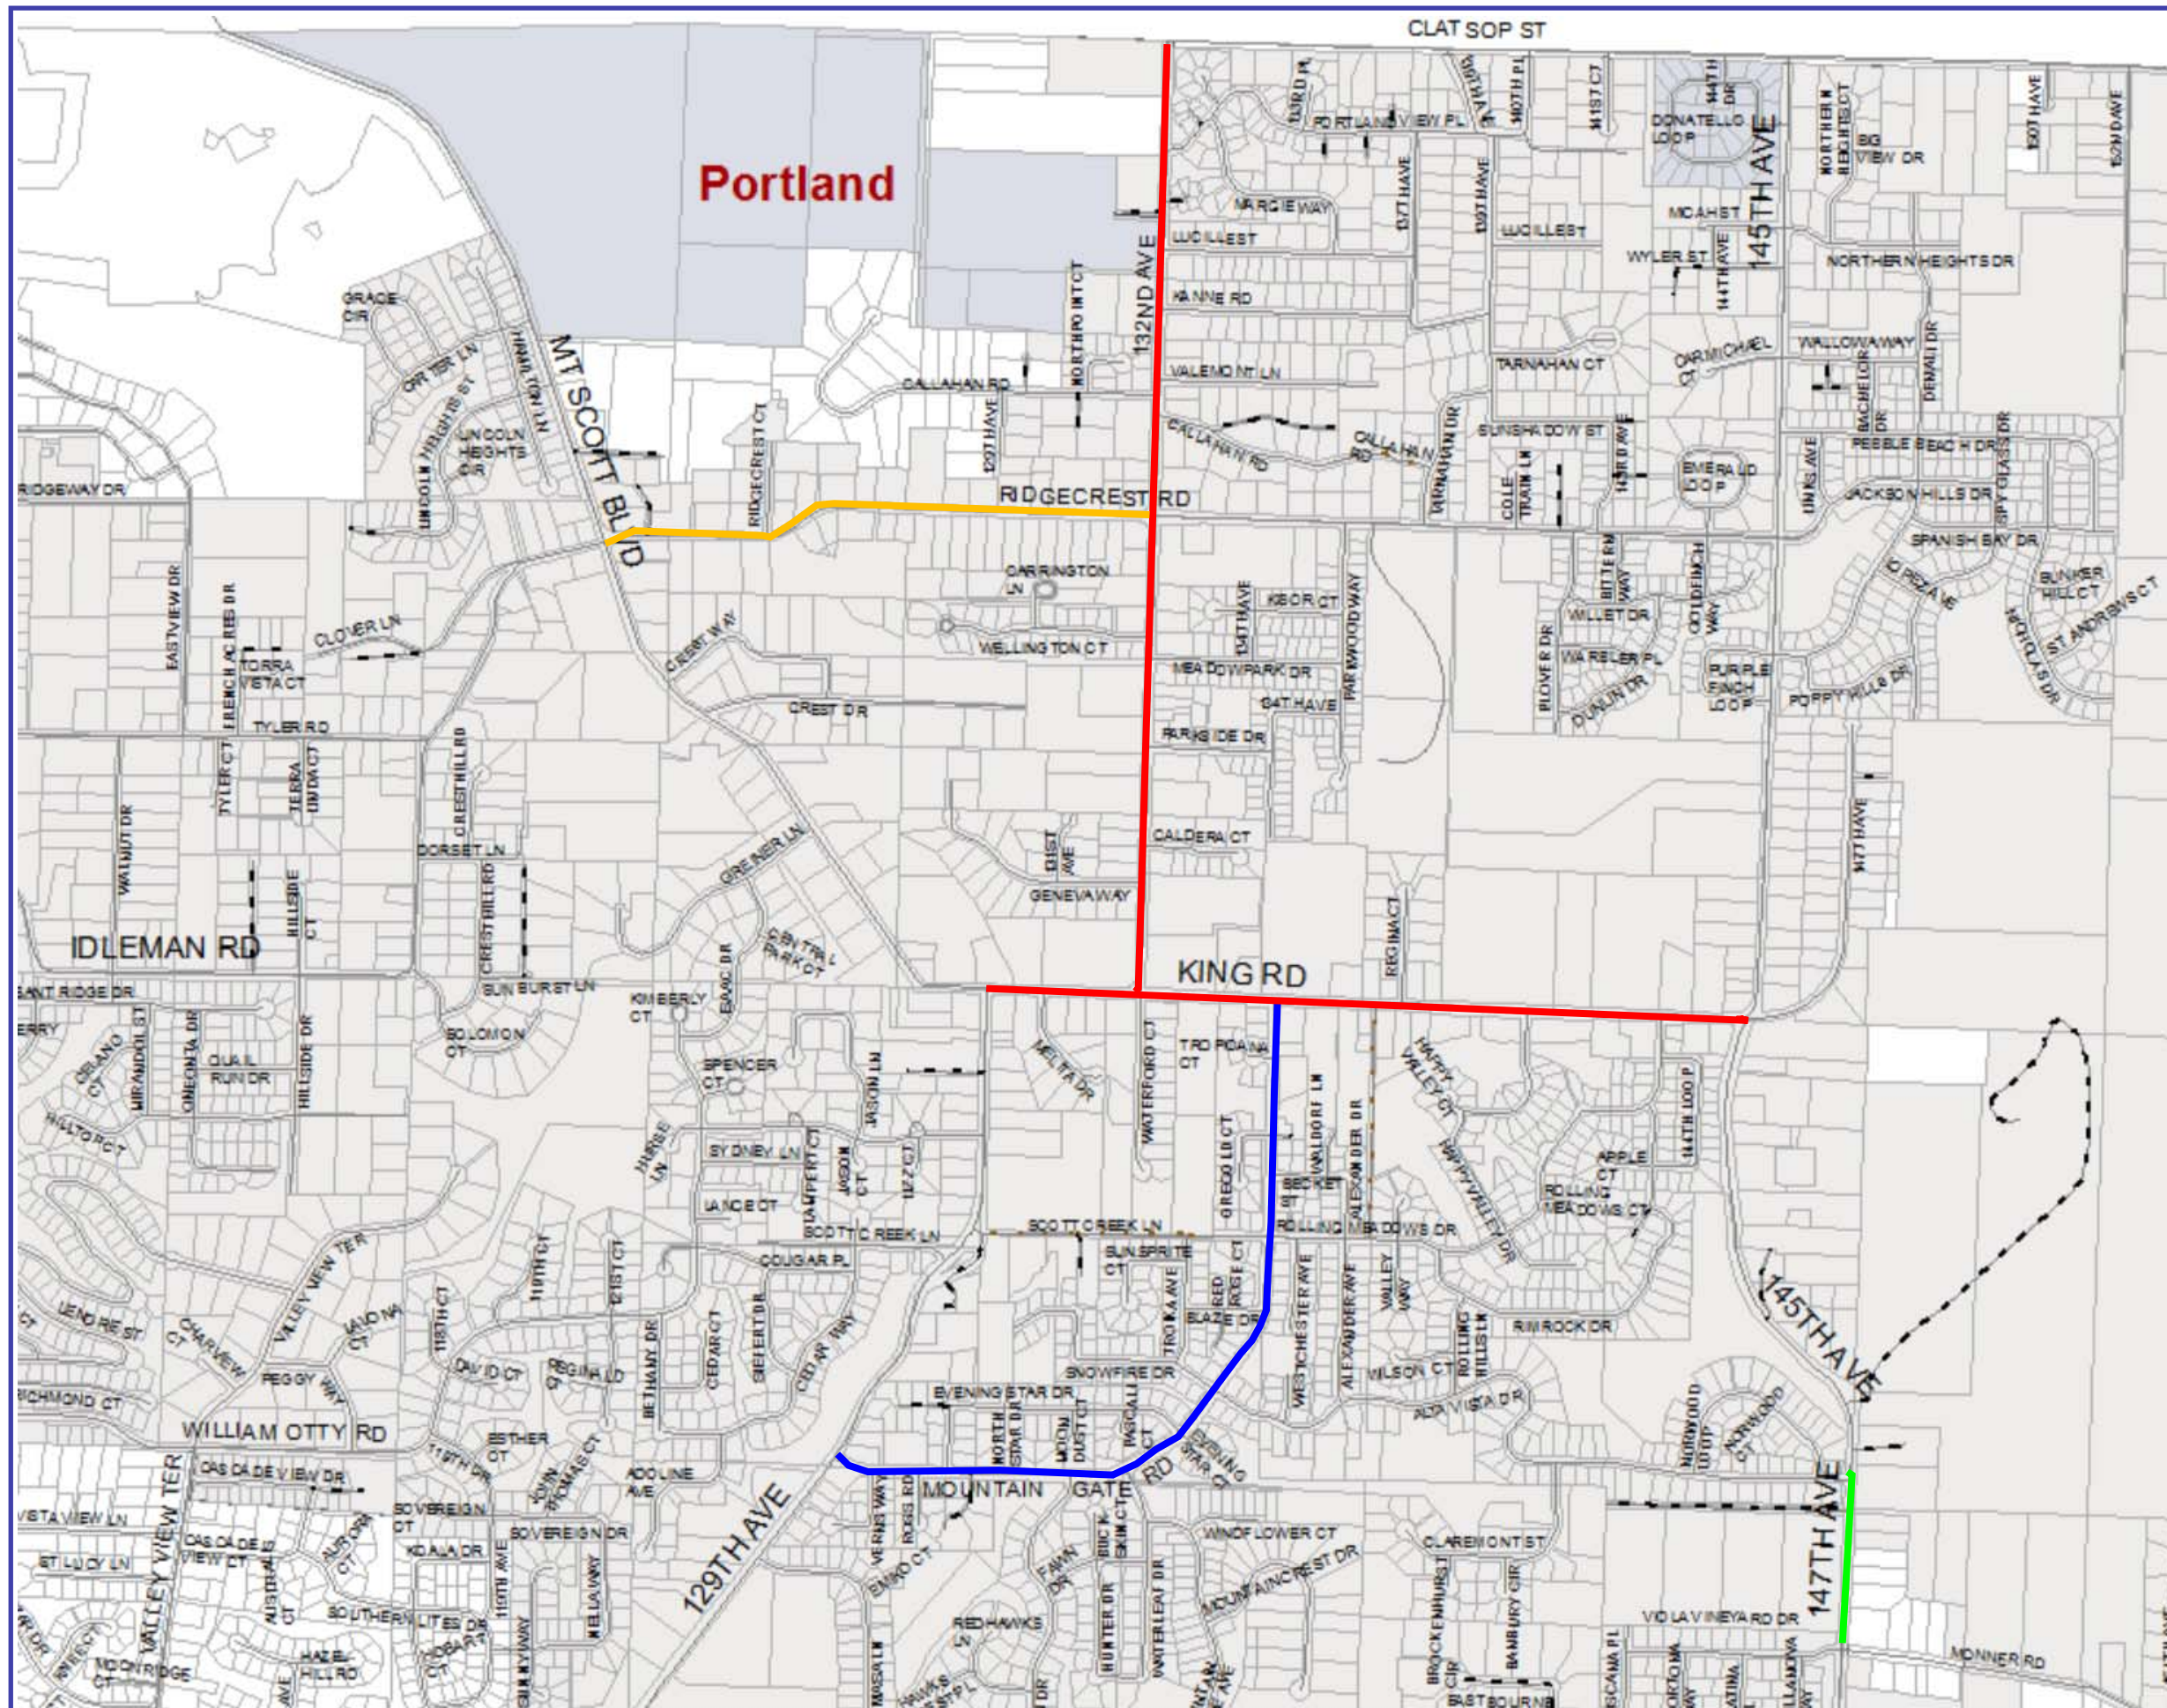

STREET CUT MORATORIUM LIST

Color denotes a "no cut" designation through the end of the indicated year.

- 2017
- 2018
- 2019
- 2020