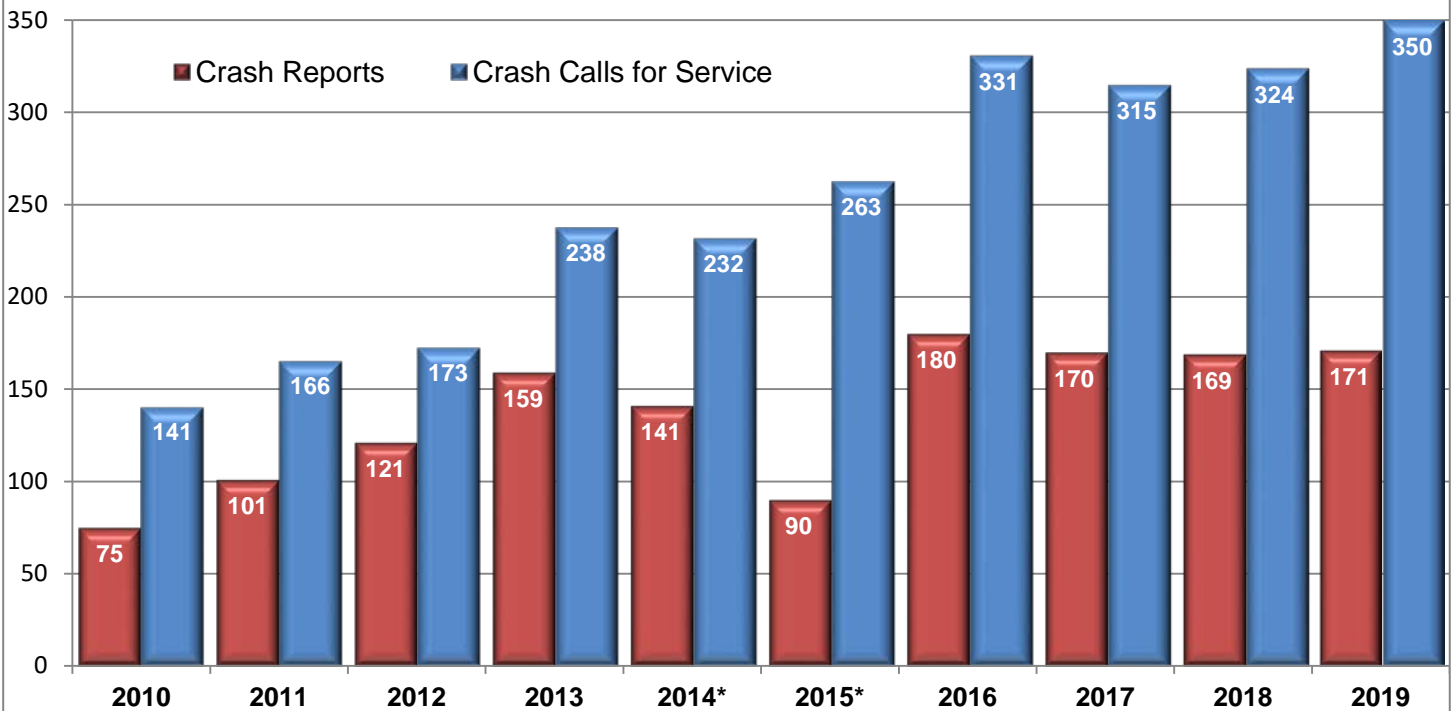

Happy Valley 2019 Annual Report

Happy Valley Police Department

12915 SE King Rd
Happy Valley, OR 97086

In Partnership with

**Clackamas County
Sheriff's Office**

Table of Contents

Happy Valley Population - 10 Year History	3
Calls for Service - 10 Year History	3
Happy Valley PD Staffing - 10 Year History	3
Calls for Service & Reports Written by Shift	4
Monthly Calls for Service Graph	5
Other / Self-Initiated Activity	5
Types of Calls	6
All Reported Crimes	7 - 8
Crime Rate	9
Deputies per Thousand Population	9
Traffic Stops & Citations	10 - 11
Yearly Traffic Crash Graph	12
Traffic Crash Map	13

Traffic Crashes

Top 10 Intersections for Traffic Crashes

Based on calls for service

Intersection	Crashes
SE Sunnyside Rd/SE 122nd Ave	19
SE Hwy 212/SE 135th Ave	18
SE Sunnyside Rd/SE 169th Ave	13
SE Hwy 212/SE Hwy 224	11
SE 172nd Ave/SE Sunnyside Rd	10
SE Sunnyside Rd/SE 119th Ave	9
SE Hwy 212/SE 142nd Ave	9
SE Sunnyside Rd/SE 142nd Ave	9
SE 152nd Ave/SE Sunnyside Rd	8
SE Sunnyside Rd/SE 132nd Ave	7

Traffic Crashes in Happy Valley by Year

*Due to a change in the Records Management System, there may be missing data for traffic crash reports in 2014 & 2015