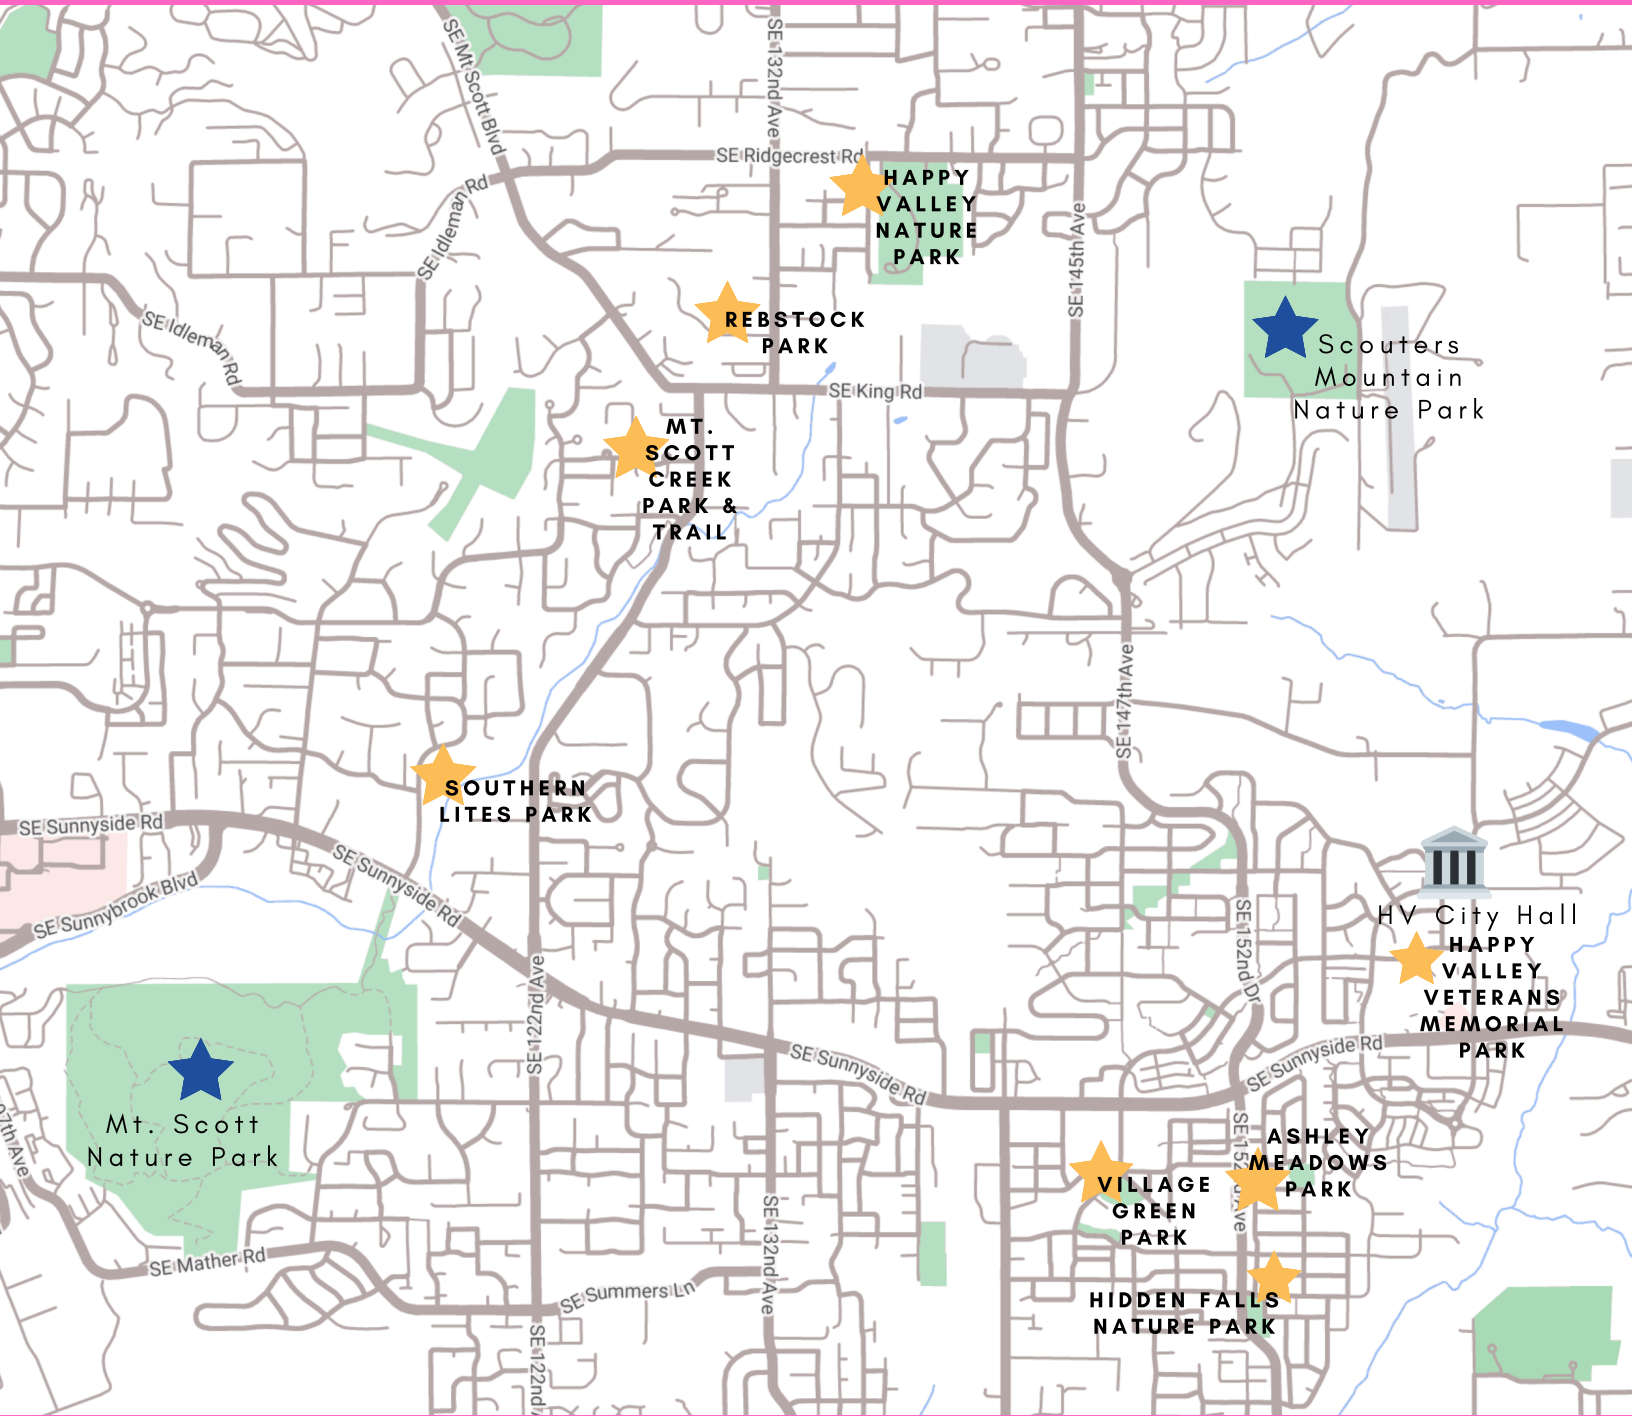

PARKS IN THE CITY

An at-a-glance view of Happy Valley parks

CITY MANAGED PARK

METRO MANAGED PARK

*HV Parks & Recreation provides supplemental safety patrols and fire risk assessment in these parks.

**CITY OF HAPPY VALLEY
PARKS & RECREATION**