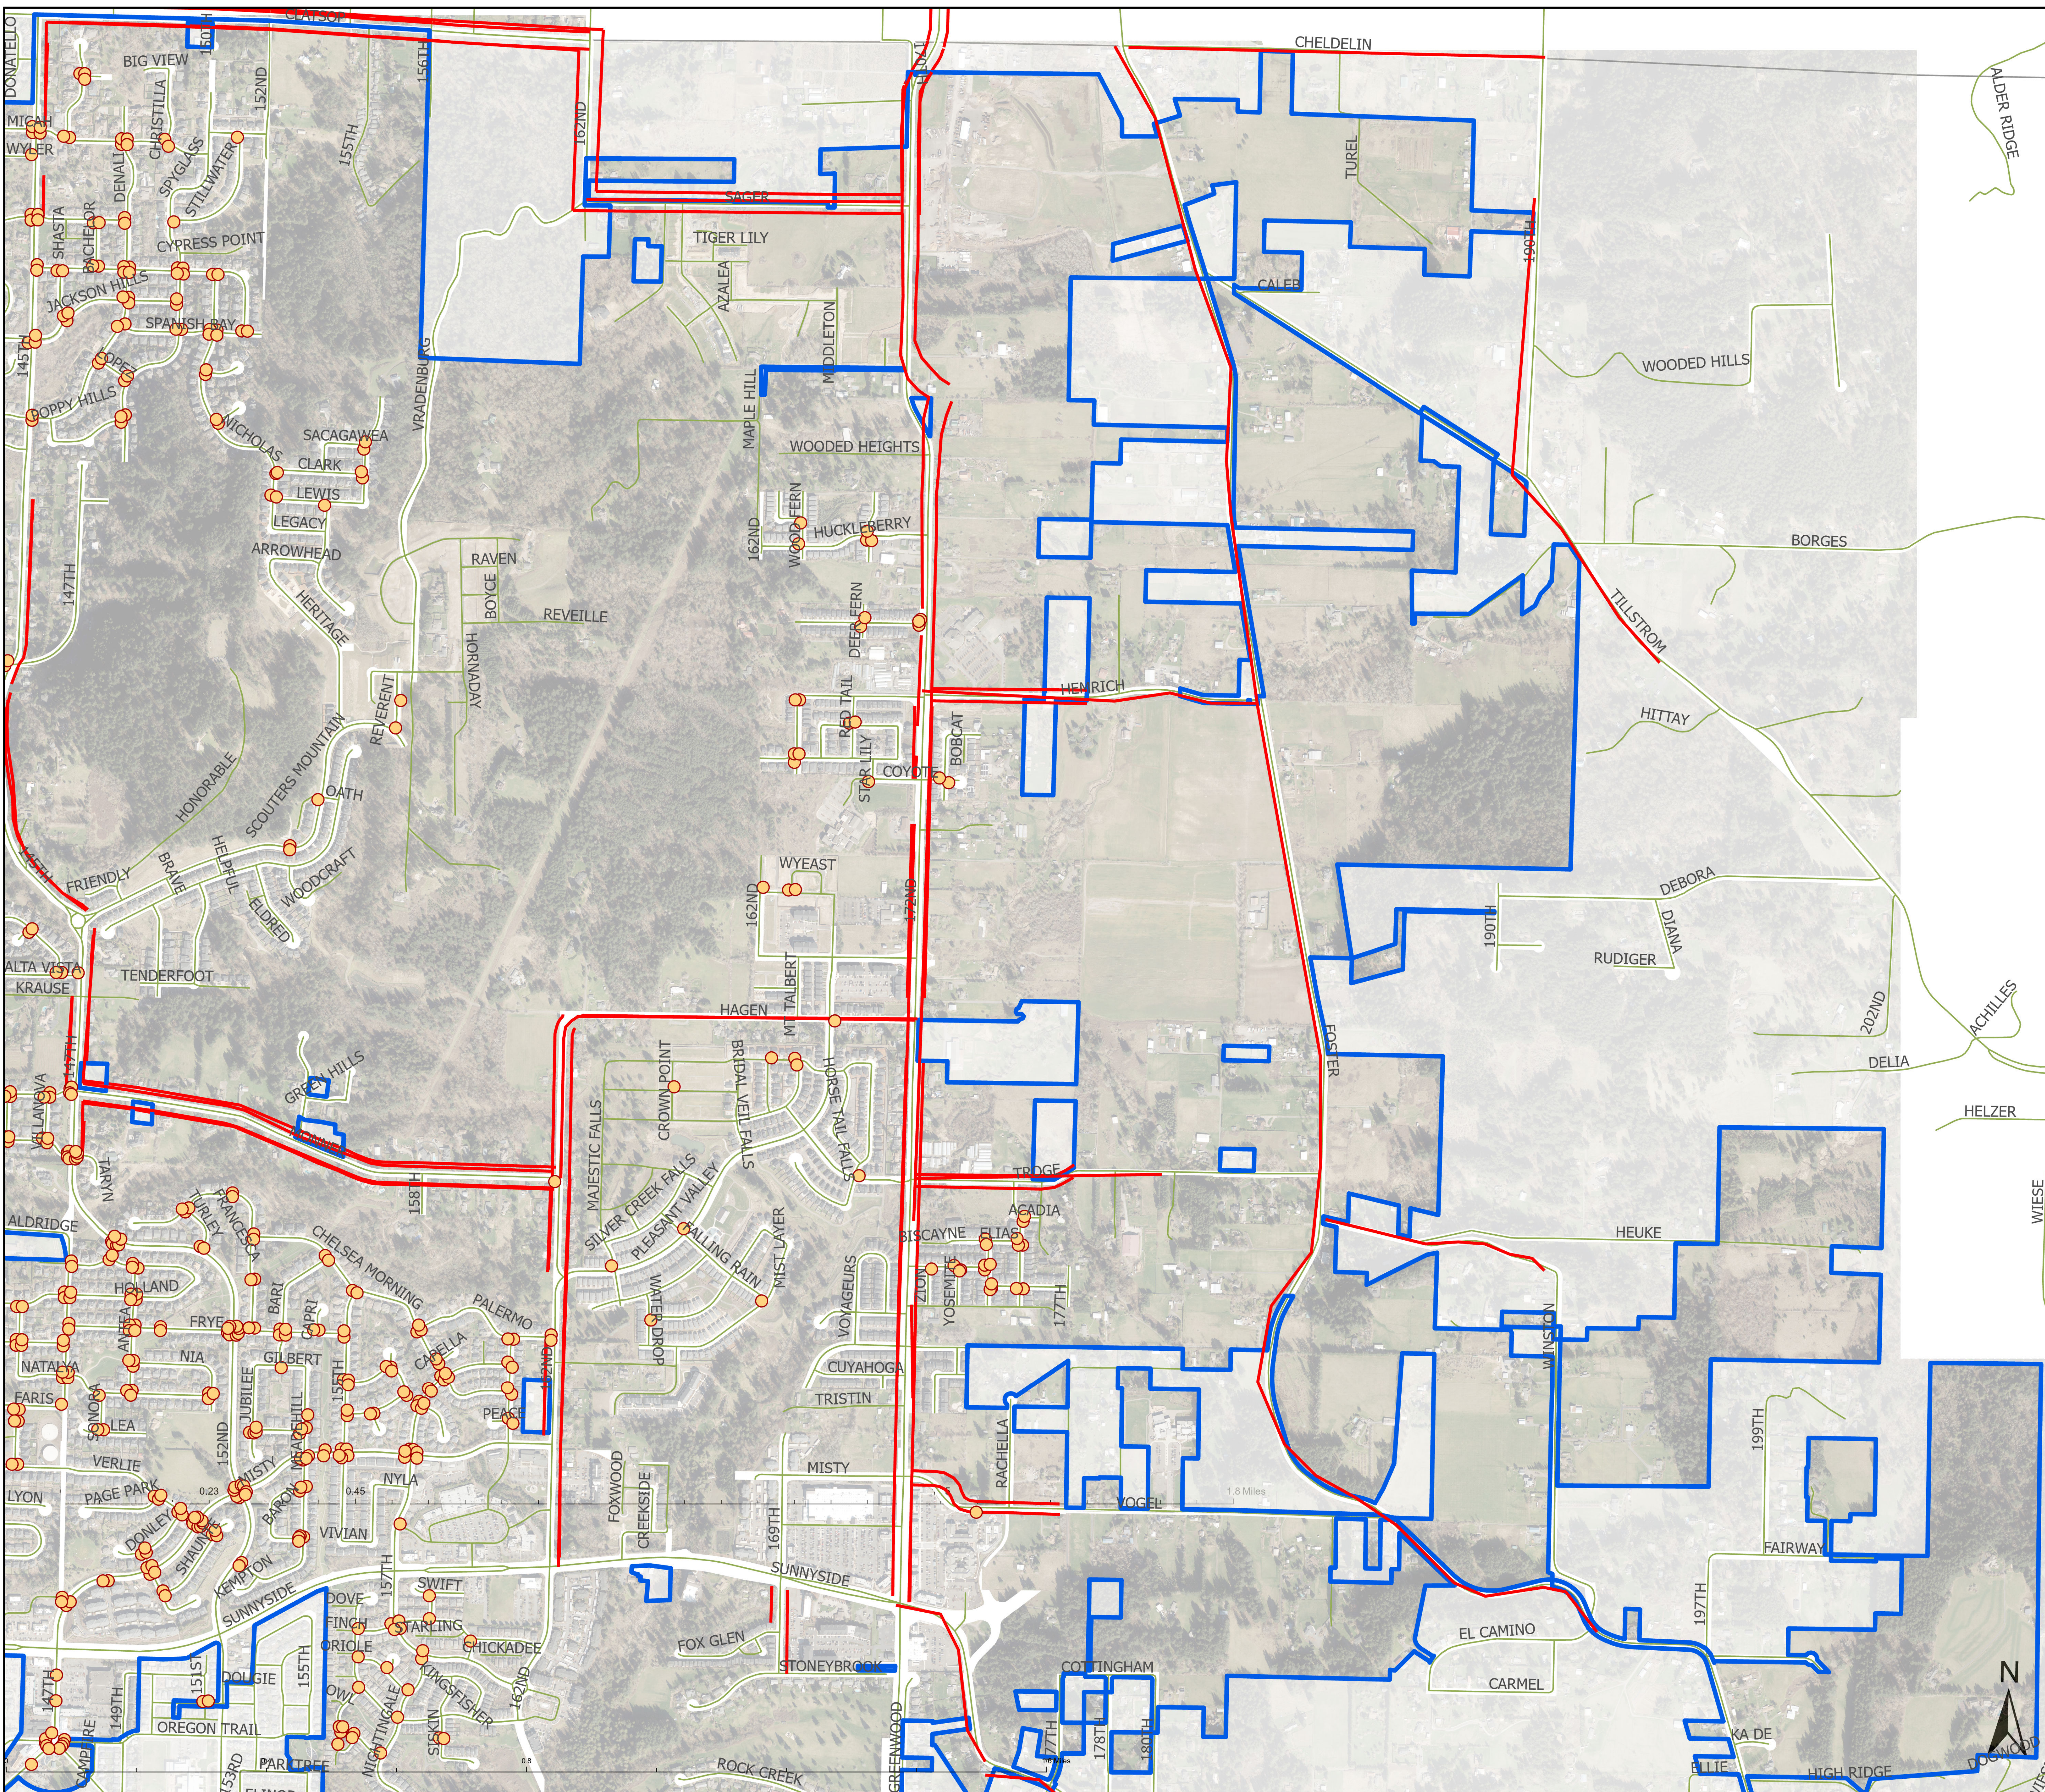

- Missing sidewalks
- Non ADA Compliant Ramps
- City Boundary
- State Highways