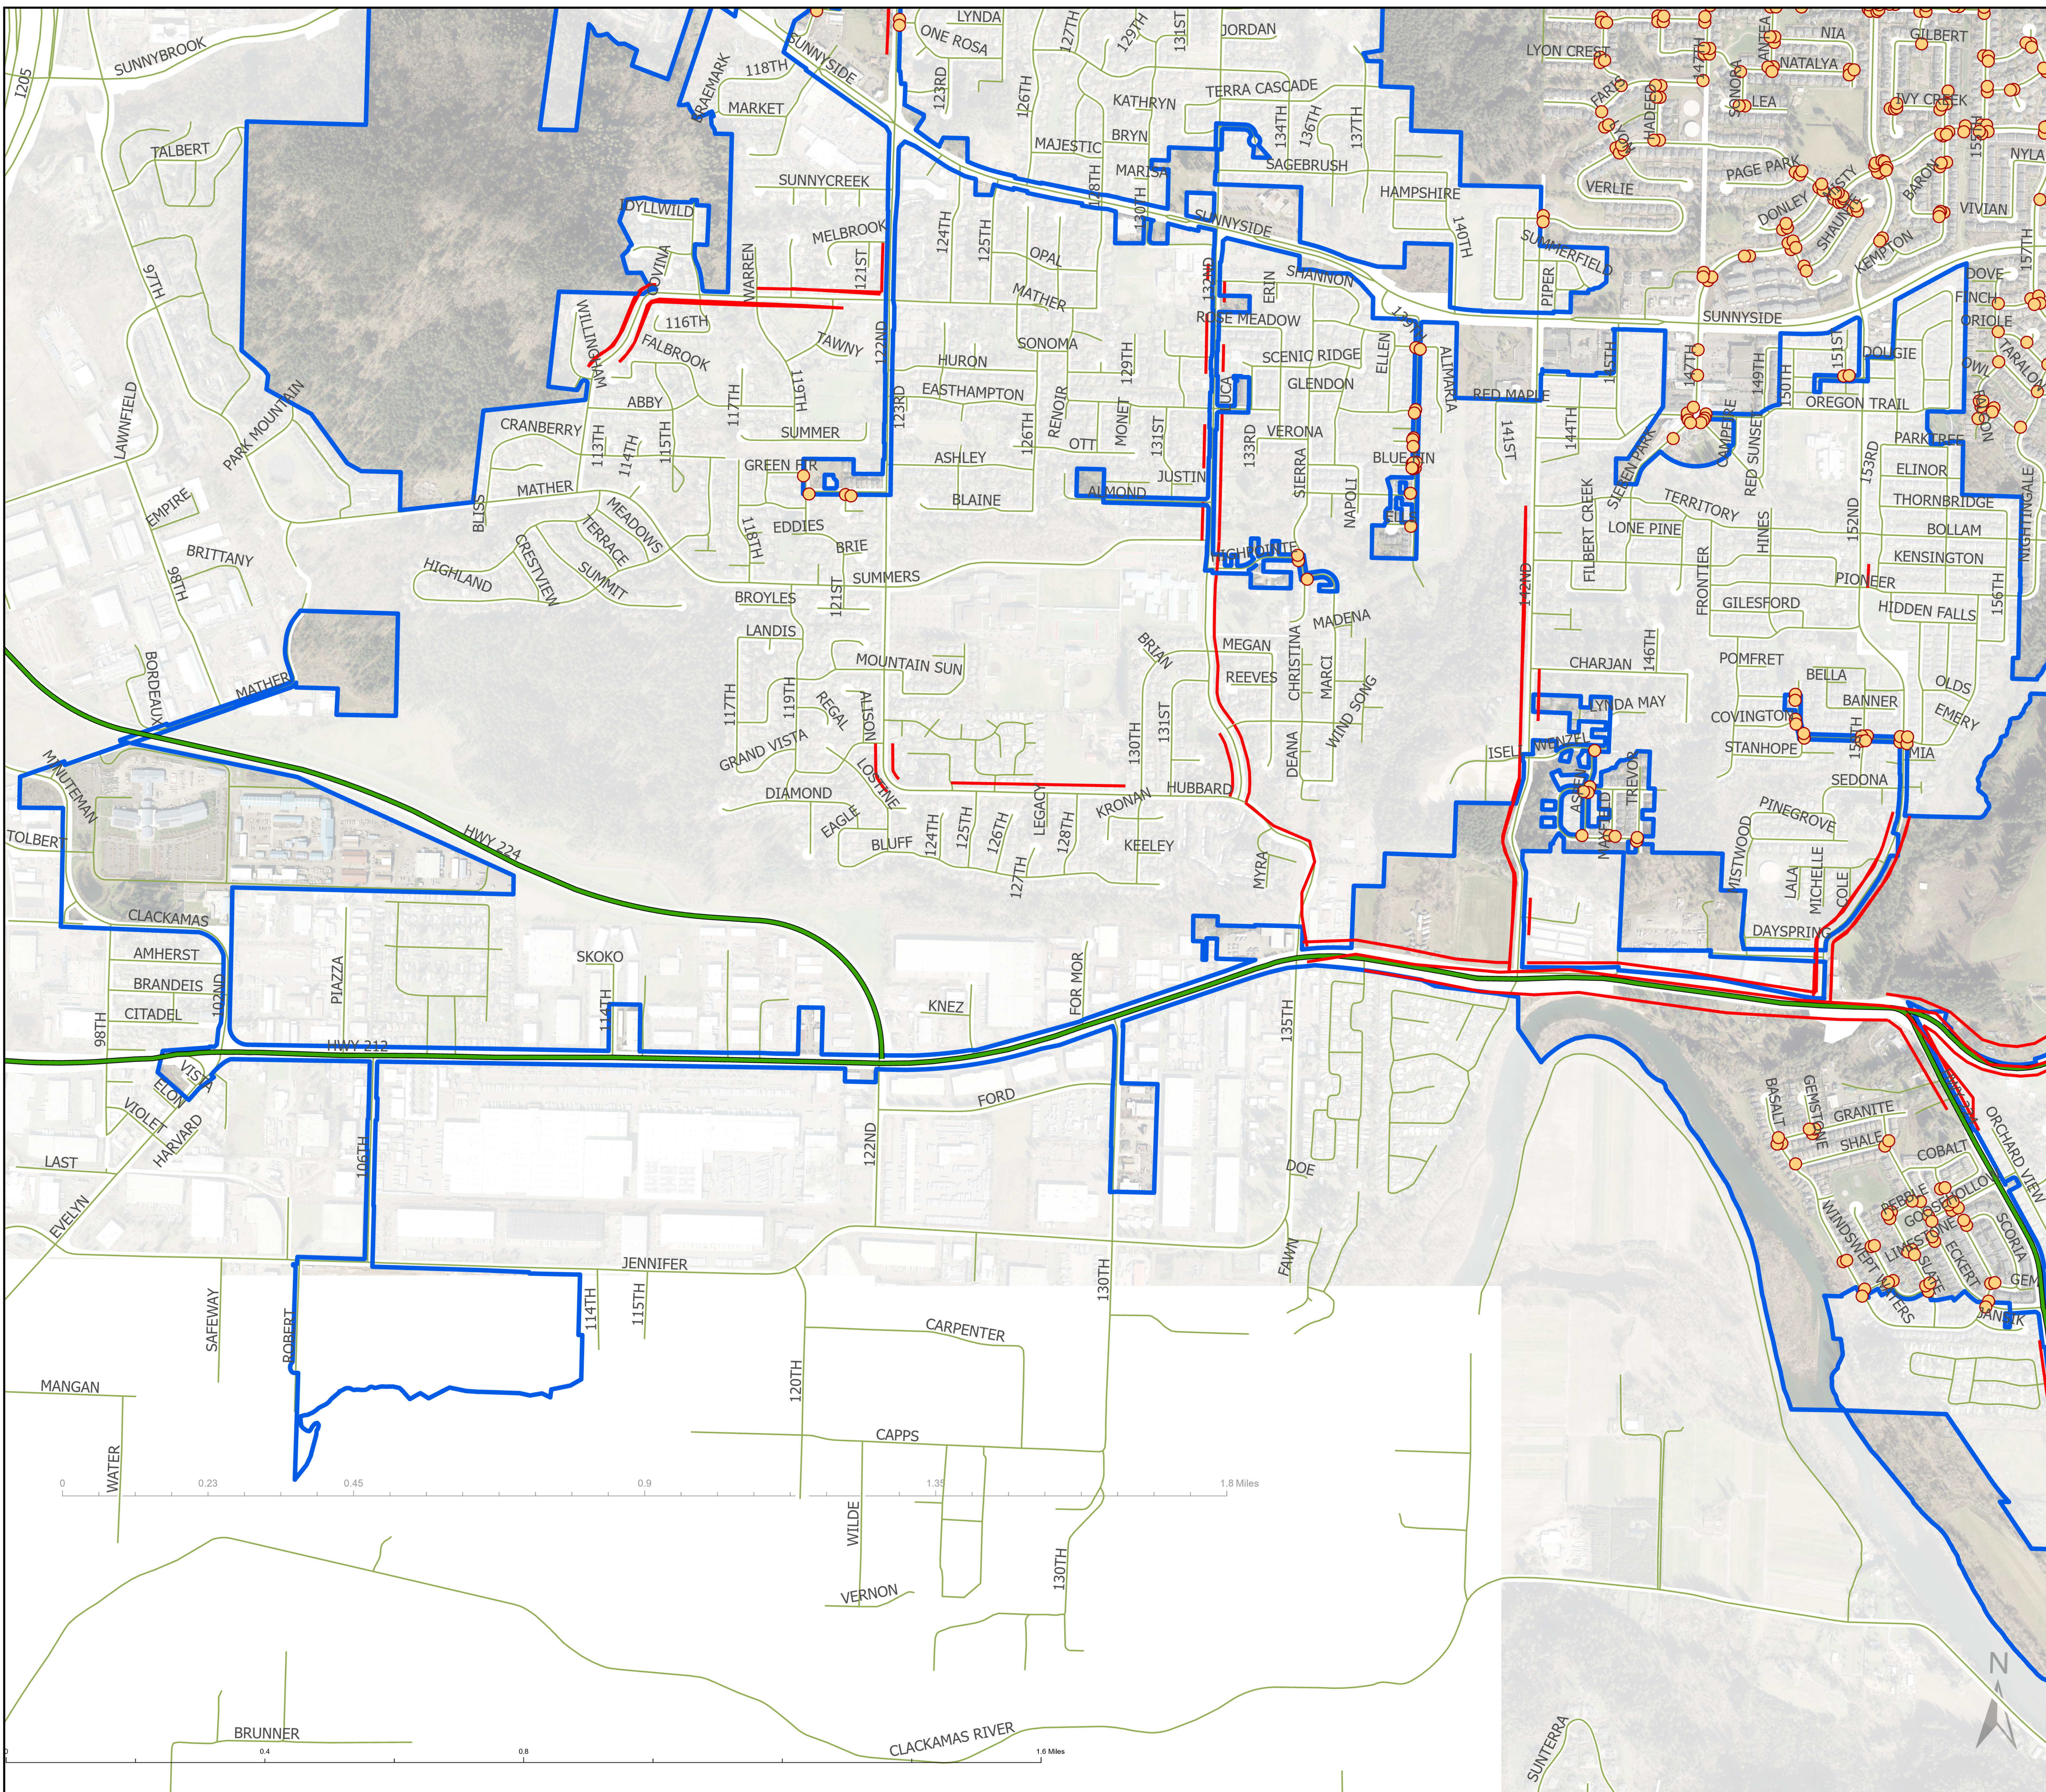

- Missing sidewalks
- Non ADA Compliant Ramps
- City Boundary
- State Highways