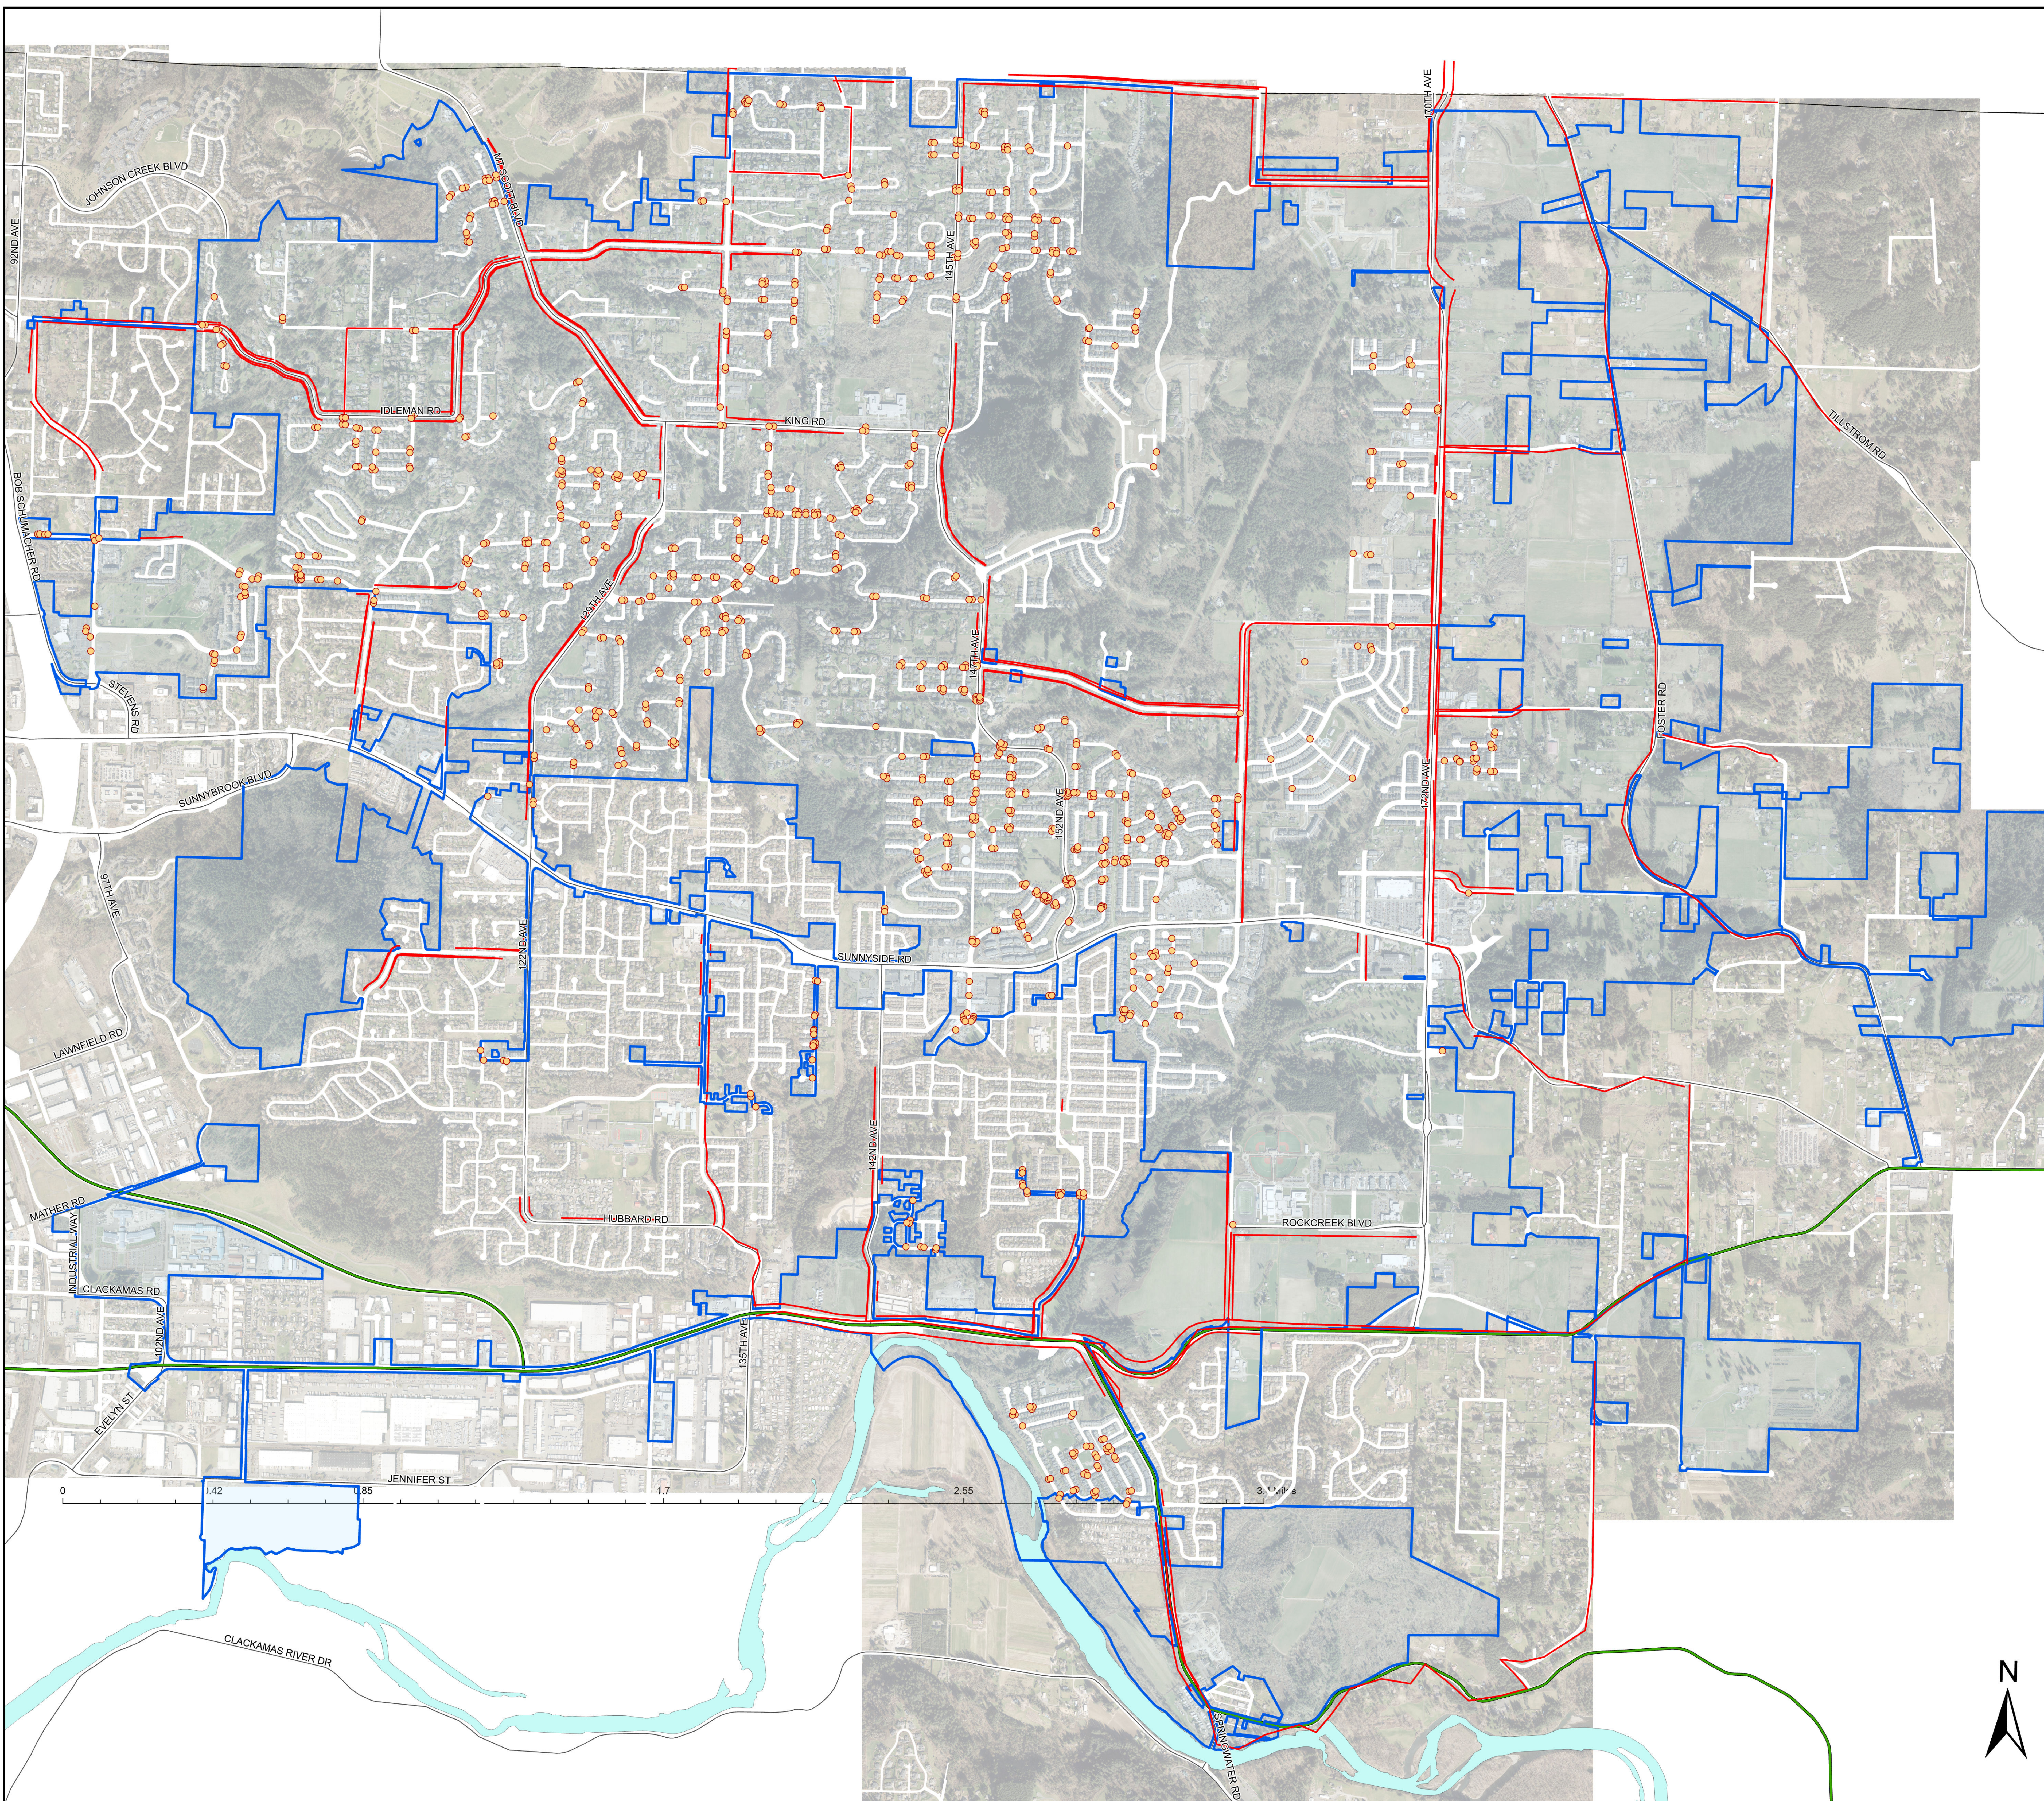

- Missing sidewalks
- Non ADA Compliant Ramps
- City Boundary